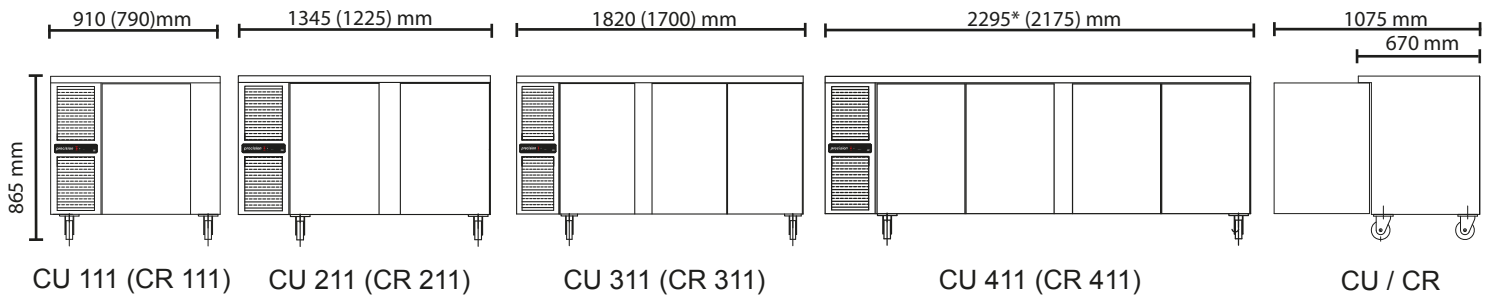

General Specifications

High ambient (43°C) refrigeration system
iCool Energy saving controller with alarms
Electronic defrost (M & L)
Stainless steel interior and exterior
Zero ODP injected polyurethane insulation
1/1 gastronorm shelving system
Removable racking with anti-tilt slides
Coved interior and base
Self closing doors
Door/drawer locks
Removable magnetic door gasket
Left or right hand condensing unit
Heavy duty brake and swivel castors
Removable worktop

Options

Extra shelves and slides
Trayslides 1/1
Glass door (M)
Bank of (2) drawers
Bank of (3) drawers
150 / 100 / 25mm legs / feet
Height options: 725 - 900mm
Worktop c/w 55 or 100mm upstand
Extended / Custom worktops
Overshelf or gantry
Raised pan holder
Remote condensing unit - R
ST/ST back
Helicoil cable

Temperatures

Refrigerators (M) -2 / 4 C
Wet fish storage (F) -2 / 2 C
Deep freeze storage (L) -18 / -22 C

Technical Data

model	temp. °C	nom. cap. litre	l mm	d mm	h mm	gas	shelves	ref. cap. watts	evap. @ °C	power	amps	wt. kg
One door gastronorm bench counter 150 ltr / 5.5 cu.ft.												
MCU 111 SS	-2 / 4 C	150	910	670	865	R134A	2	410	-10 C	240 / 50 / 1	2.5	110
LCU 111 SS	-18 / -22 C	150	910	670	865	R404A	2	650	-30 C	240 / 50 / 1	3.0	115
Two door gastronorm bench counter 300 ltr / 10.5 cu.ft.												
MCU 211 SS	-2 / 4 C	300	1345	670	865	R134A	4	410	-10 C	240 / 50 / 1	2.5	140
LCU 211 SS	-18 / -22 C	300	1345	670	865	R404A	4	650	-30 C	240 / 50 / 1	3.0	145
Three door gastronorm bench counter 450 ltr / 16 cu.ft.												
MCU 311 SS	-2 / 4 C	450	1820	670	865	R134A	6	410	-10 C	240 / 50 / 1	2.5	170
LCU 311 SS	-18 / -22 C	450	1820	670	865	R404A	6	650	-30 C	240 / 50 / 1	3.0	175
Four door gastronorm bench counter 600 ltr / 21 cu.ft.												
MCU 411 SS	-2 / 4 C	600	2295	670	865	R134A	8	410	-10 C	240 / 50 / 1	2.5	190
LCU 411 SS	-18 / -22 C	600	2395*	670	865	R404A	8	850	-30 C	240 / 50 / 1	3.0	195

Note: remote models are shorter in length (dims)

Precision Refrigeration Limited, Stephenson Way, Thetford, Norfolk, IP24 3RU, UK www.precision-refrigeration.co.uk

Precision Refrigeration strives to constantly offer the best possible products. With this in mind, we reserve the right to change these specifications without prior notice.