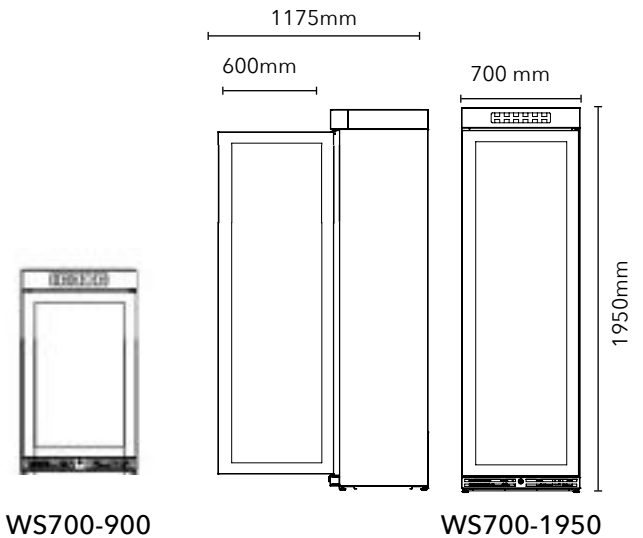

Wine Storage - Key Features:

- Stainless Steel Interior & Exterior
- +3 / 15°C Temperature Range
- Wooden Slide Out Shelving
- Glass Door With Led Lights
- Electronic Controller With Easy Read LCD Screen
- Door Locks Fitted As Standard
- Hi / Lo Audio Visual Temperature Alarms
- Waste Heat Recovery Condensate Vaporiser System
- Front Breathing / Venting - Can Be Built-In

WS700-900

WS700-1950

Model	WS700-900	WS700-1950
Type	Wine Storage	Wine Storage
Material	ST/ST Int/Ext	ST/ST Int/Ext
Shelf/Rack Size (mm)	554 x 335	554 x 335
Number of Shelves / Drip Trays	4	8
Temperature Range	+3 / 15°C	+3 / 15°C
Exterior WxDxH (mm)	700 x 600 x 900	700 x 600 x 1950
Weight (KG)	55	133
Refrigerant / GWP	R134a / 1430	R134a / 1430
Refrigeration Watts (+45°C Condensing)	359	359
Evaporating Temp	-10°C	-10°C
Heat Rejection Watts*	540	590
Noise Output (dBa)	55	58
Power	230 / 50 / 1	230 / 50 / 1
Running Amps	1.3	1.5
Energy Consumption / 24hrs - kWh**	N/A	N/A
Energy Consumption / Year (AEC) - kWh**	N/A	N/A
Energy Efficiency Class**	N/A	N/A